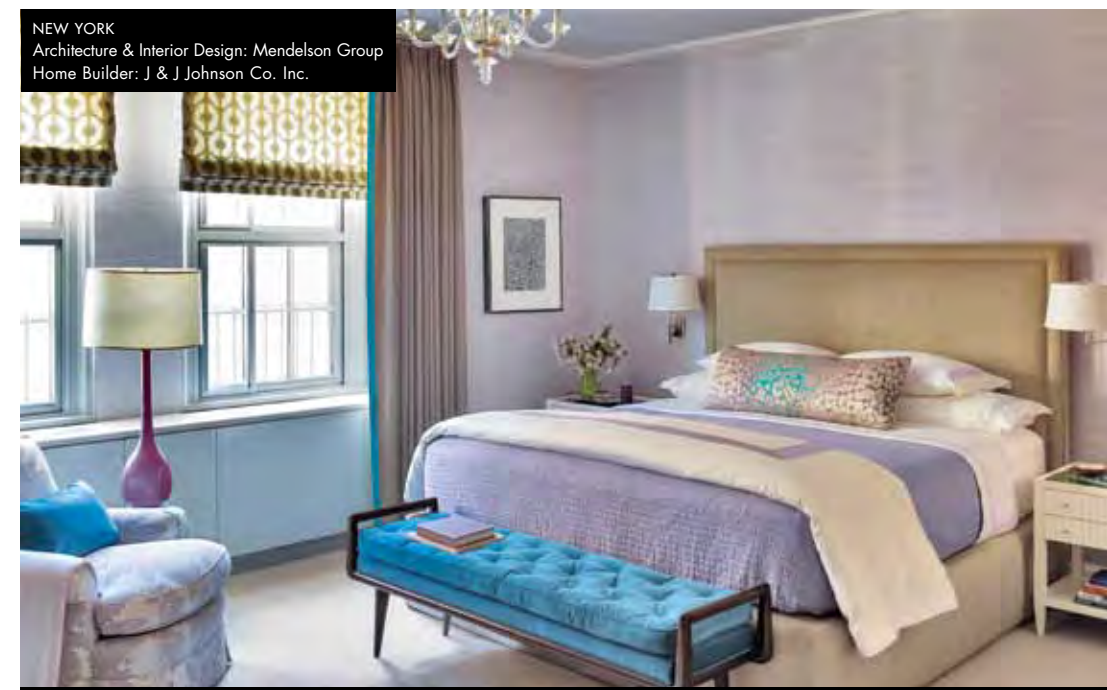

USE VINTAGE FURNISHINGS AND REIMAGINE THEM FOR TODAY'S LIFESTYLE. THE PAST FUELS THE PRESENT.

—PATRICK DRAGONETTE
LOS ANGELES

Pasadena's architecture—from a midcentury Buff & Hensman to a 1920s Wallace Neff estate—inspires and brings history forward for young designers.

—TAMARA KAYE-HONEY
SOUTH PASADENA